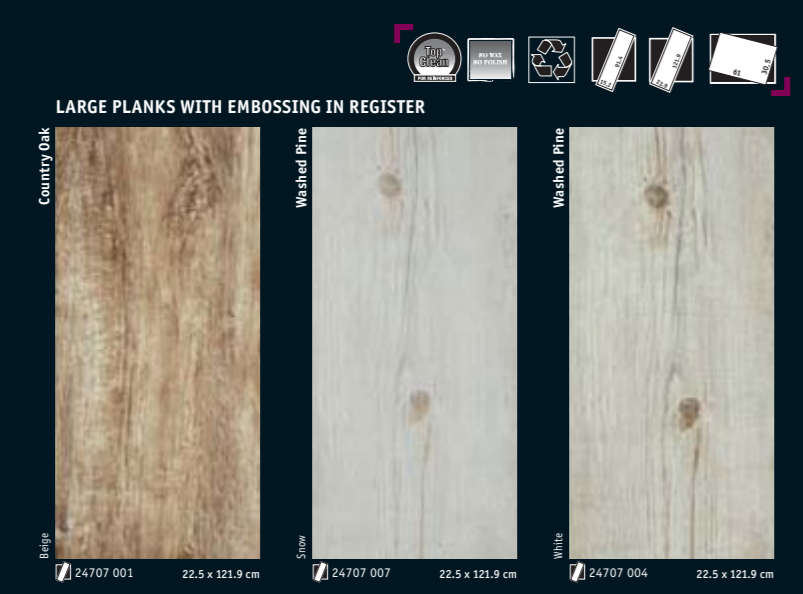

HETEROGENEOUS LUXURY VINYL TILES
iD Essential 30

Tarkett