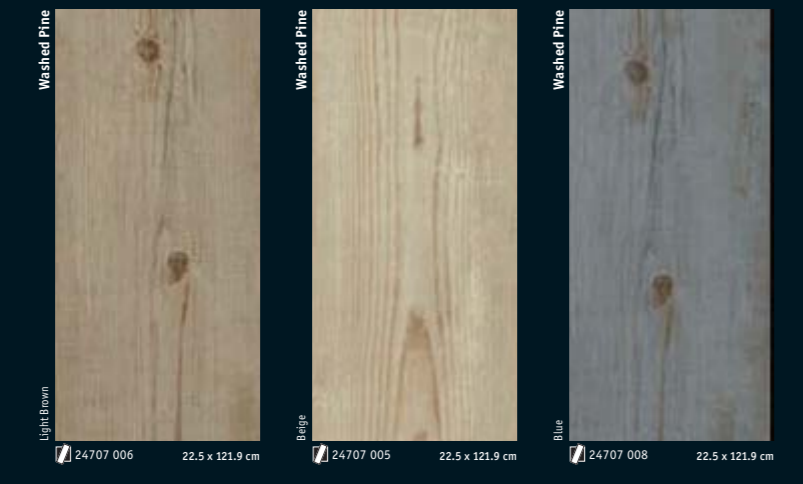

HETEROGENEOUS LUXURY VINYL TILES
iD Essential 30

Tarkett