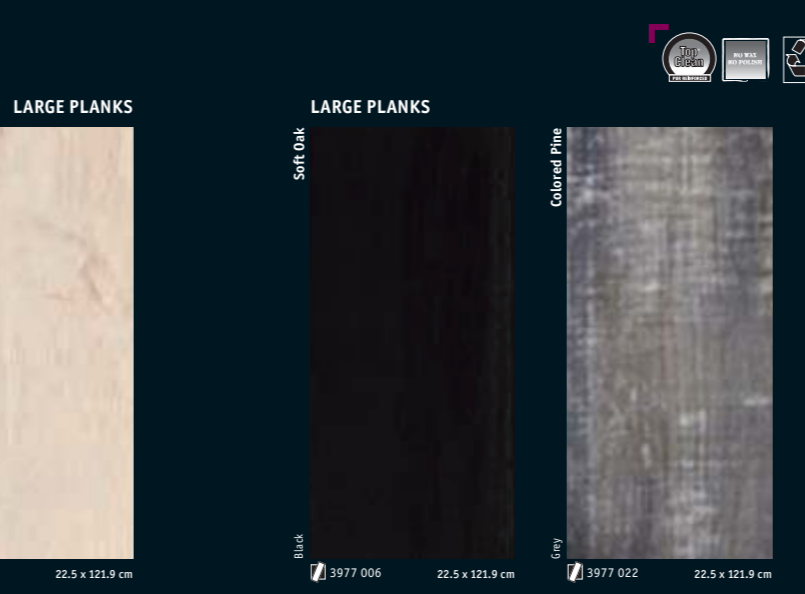

HETEROGENEOUS LUXURY VINYL TILES
iD Essential 30

Tarkett