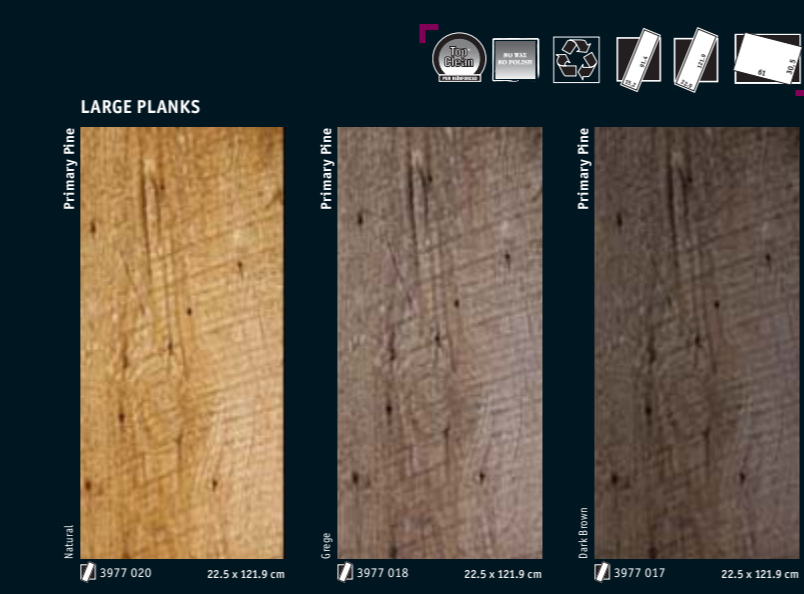

HETEROGENEOUS LUXURY VINYL TILES
iD Essential 30

Tarkett