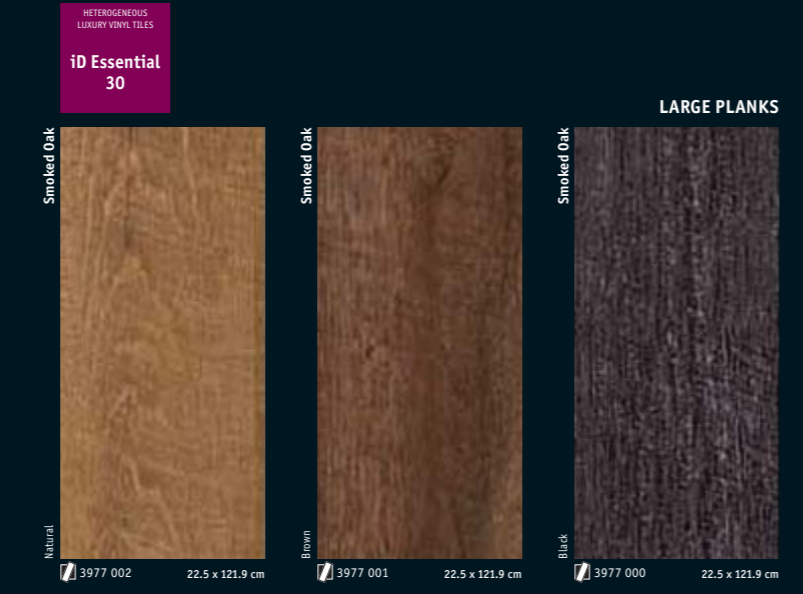

HETEROGENEOUS LUXURY VINYL TILES
iD Essential 30

Tarkett