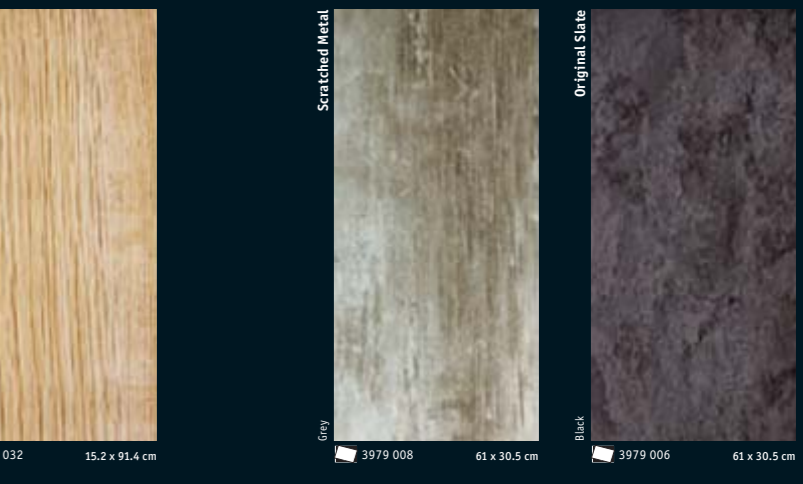

HETEROGENEOUS LUXURY VINYL TILES
iD Essential 30

Tarkett