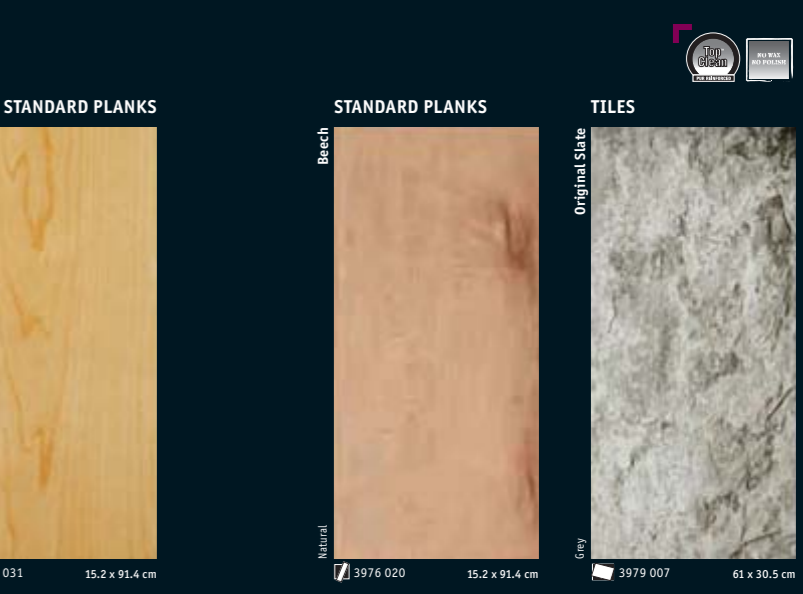

HETEROGENEOUS LUXURY VINYL TILES
iD Essential 30

Tarkett