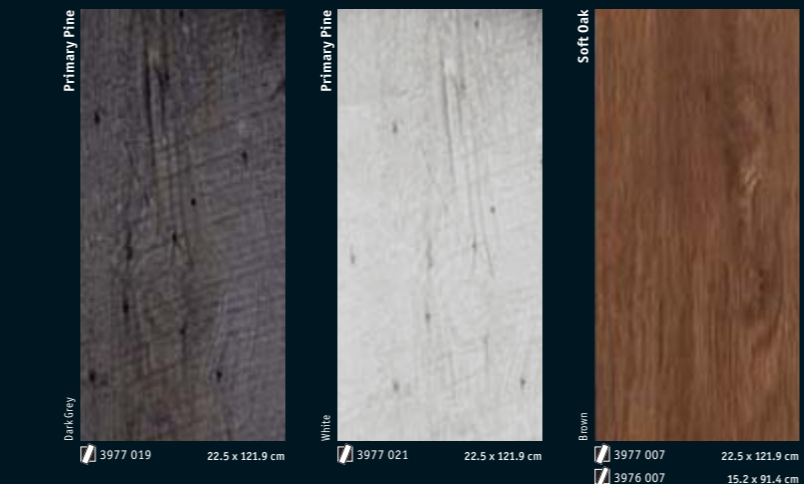

HETEROGENEOUS LUXURY VINYL TILES
iD Essential 30

Tarkett