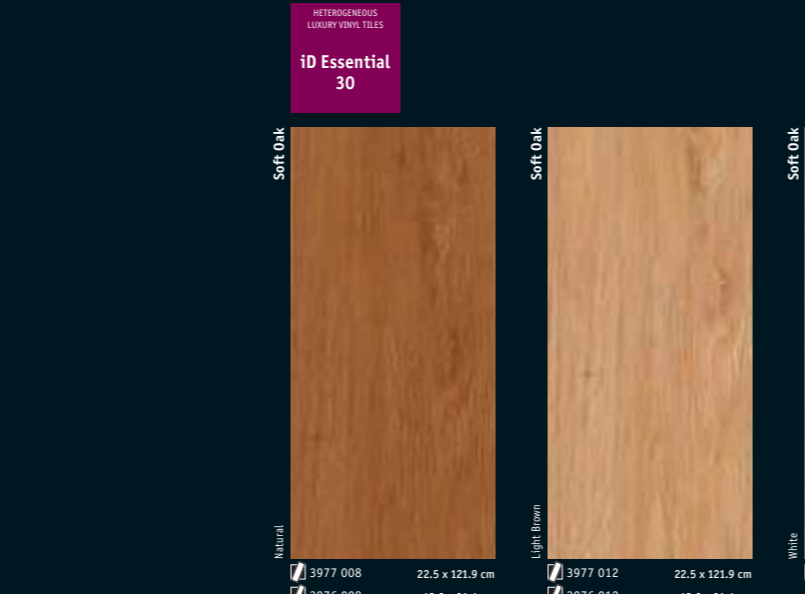

HETEROGENEOUS LUXURY VINYL TILES
iD Essential 30

Tarkett